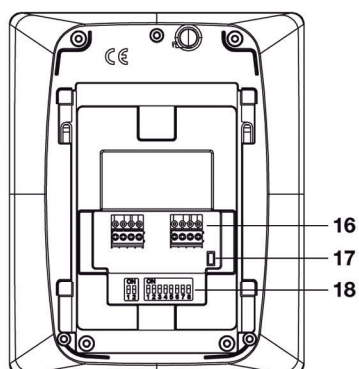

urmet

INDOOR STATIONS

Design: TOAN GUYEN

aiko

4.3" VIDEO DOORPHONE
REF. 1716/1-1716/2

- 4.3" colour screen with OSD
- Dimensions 130 x 160 x 29.7 mm (W x H x D) 5,12 x 6,3 x 1,17 in (W x H x D)
- On wall, table mounted, flush-mounted
- Soft-touch technology
- Full-duplex hands-free video door phone
- Systems: 2Voice/IPerVoice/2-Wires

FEATURES DESCRIPTION

- 1 - Display
- 2 - Microphone
- 3 - Indication of "mute function" active (green led)
- 4 - Indication of automatic door lock release active (green led)
- 5 - Indication of present messages (green led)
- 6 - Indication of open door or absence active (red led)
- 7 - Door lock release button - Contextual button OK
- 8 - Navigation buttons
- 9 - Open main entrance button
- 10 - Mute ringer button (MUTE)
- 11 - Switchboard call button
- 12 - Automatic activation button
- 13 - Menu button
- 14 - Loudspeaker
- 15 - Button used to activate/deactivate audio - Contextual button X
- 16 - Terminal pins for connection to the system
- 17 - Line termination
- 18 - Configuration dip switch:
 - 2 to define the number of the apartment station inside the apartment
 - 8 to define the number of the apartment in the column