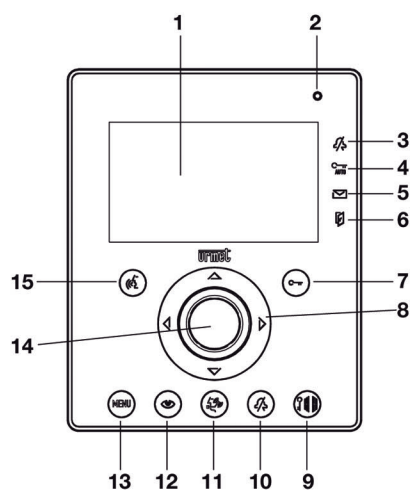

URMET IS IN YOUR LIFE

INDOOR STATIONS

2 voice | iPer voice

The main features of the colour video doorphone Ref. 1716/1-1716/2 are the following:

- Colours: shiny white and black
- Interchangeable coloured masks: red, green, grey, blue
- 4.3" colour screen with OSD (On Screen Display) with wide viewing angle, adjustable colour, contrast and brightness
- Soft-touch technology
- Installation options: on wall, table mounted (using dedicated stand), flush-mounted (with dedicated flush-mounting box and frame)
- Full-duplex hands-free video door phone
- Can manage up to 32 intercom calls using the OSD menu
- LEDs indicating automatic door opening on, audio on, door open and mute on
- Presence/absence indicator (Ipervoice)
- Second electric lock management, switchboard call, video door phone message indicator
- Integrated hearing aid setup

FEATURES DESCRIPTION

- 1 - Display
- 2 - Microphone
- 3 - Indication of "mute function" active (green led)
- 4 - Indication of automatic door lock release active (green led)
- 5 - Indication of present messages (green led)
- 6 - Indication of open door or absence active (red led)
- 7 - Door lock release button - Contextual button OK
- 8 - Navigation buttons
- 9 - Open main entrance button
- 10 - Mute ringer button (MUTE)
- 11 - Switchboard call button
- 12 - Automatic activation button
- 13 - Menu button
- 14 - Loudspeaker
- 15 - Button used to activate/deactivate audio - Contextual button X
- 16 - Terminal pins for connection to the system
- 17 - Line termination
- 18 - Configuration dip switch:
 - 2 to define the number of the apartment station inside the apartment
 - 8 to define the number of the apartment in the column